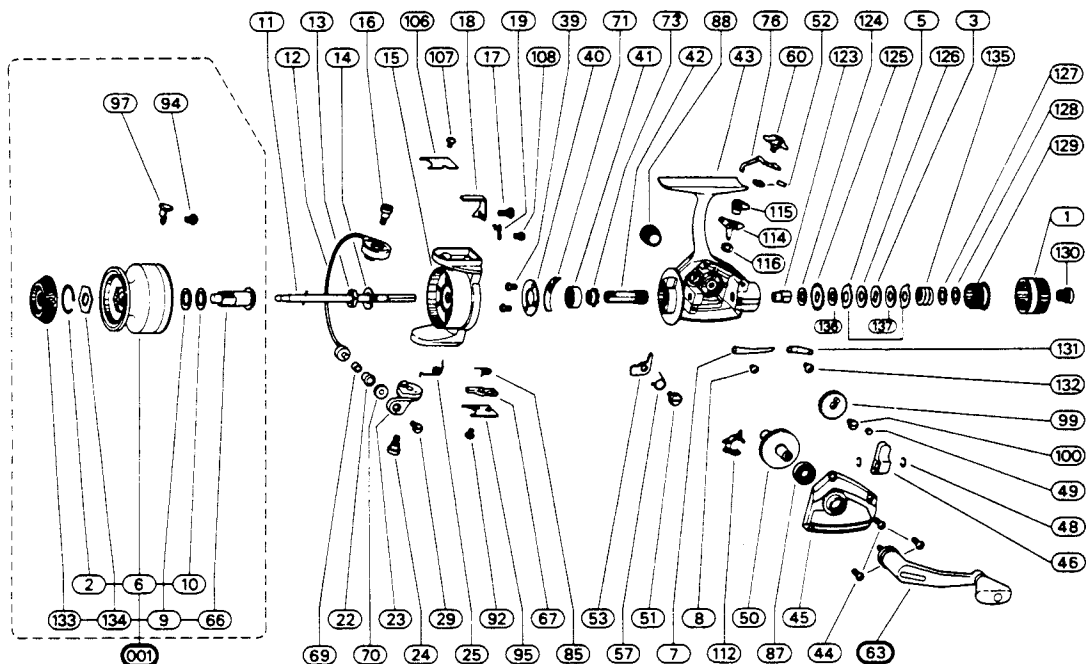

2500-035 CK

2500-035CK

REF. NO.	PART NO.	DESCRIPTION	REF. NO.	PART NO.	DESCRIPTION
001	79-66-0080-01	Spool Assembly	63	79-20-0065-01	Crank Assembly
1	79-40-0085-01	Drag Nut	66	79-04-0030-01	Spool Bearing
2	79-54-0030-01	Retainer Ring	67	79-10-0023-01	Bail Release Button
3	79-72-0249-01	Metal Washer	69	79-63-0001-01	Line Roller Sleeve
5	79-72-0247-01	Eared Washer	70	79-21-0001-01	Line Roller Cup
7	79-67-0094-01	Click Spring	71	79-08-0009-01	Bail Brake
8	79-58-0070-01	Click Screw	73	79-50-0035-01	Ratchet
9	79-72-0253-01	Rear Washer	76	79-02-0012-01	Throwout Arm
10	79-72-0253-01	Rear Washer	85	79-67-0090-01	Release Button Spring
11	79-60-0048-01	Main Shaft	87	79-04-0002-01	Ball Bearing
12	79-03-0033-01	Bail Wire	88	79-12-0008-01	Crank Cap
13	79-40-0001-01	Pickup Nut	92	79-58-0143-01	Plate Screw
14	79-72-0006-01	Pickup Washer	94	79-58-0025-01	Line Clip Screw
15	Not Available	Pickup Housing	95	79-47-0127-01	Bail Spring Plate
16	79-58-0147-01	Bail Screw	97	79-15-0001-01	Line Clip
17	79-58-0060-01	Trip Lever Screw	99	79-28-0052-01	Gear
18	79-37-0047-01	Trip Lever	100	79-58-0164-01	Gear Screw
19	79-67-0037-01	Trip Lever Spring	106	79-47-0128-01	Trip Lever Plate
22	79-57-0001-01	Line Roller	107	79-58-0143-01	Plate Screw
23	79-07-0031-01	Bail Bracket	108	79-58-0074-01	Trip Spring Screw
24	79-58-0147-01	Bail Bracket Screw	112	79-11-0015-01	Silent Non-Reverse Cam
25	79-67-0048-01	Bail Spring	114	79-37-0060-01	Silent Non-Reverse Lever
29	79-58-0050-01	Roller Screw	115	79-10-0031-01	Silent Non-Reverse Button
39	79-58-0076-01	Retainer Screw	116	79-15-0012-01	Silent Non-Reverse Button Retainer
40	79-53-0017-01	Bearing Retainer	123	79-60-0047-01	Drag Shaft
41	79-04-0001-01	Ball Bearing	124	79-72-0250-01	Vinyl Washer
42	79-46-0048-01	Pinion	125	79-72-0251-01	Latch Washer
43	Not Available	Frame Assembly	126	79-72-0248-01	Rulon Washer
44	79-58-0148-01	Cover Screws	127	79-72-0254-01	Metal Washer
45	79-47-0126-01	Cover Plate	128	79-72-0255-01	Nylon Washer
46	79-75-0026-01	Level Wind Yoke	129	79-50-0030-01	Drag Ratchet
48	79-15-0012-01	Retainer Clip	130	79-58-0163-01	Drag Nut Screw
49	79-57-0014-01	Roller	131	79-37-0046-01	Lever
50	79-28-0069-01	Drive Gear	132	79-58-0070-01	Lever Screw
51	79-58-0006-01	Non-Reverse Pawl Screw	133	79-40-0072-01	Spool Nut
52	79-54-0002-01	Retainer Ring	134	79-72-0252-01	Metal Spool Washer
53	79-43-0056-01	Non-Reverse Pawl	135	79-67-0121-01	Drag Spring
57	79-67-0124-01	Non-Reverse Pawl Spring	136	79-72-0290-01	Asbestos Washer
60	79-10-0019-01	Non-Reverse Button	137	79-72-0301-01	Asbestos Washer